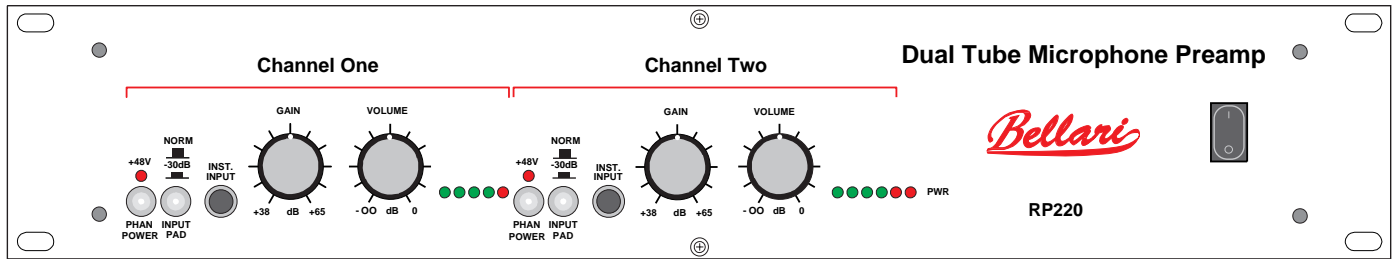

Bellari

RP220 Dual Tube Mic Preamp

The RP220 provides clear sonic quality and performance for the working musician, studio operator or anyone who needs a preamp with the warm, smooth, analog sound. Each channel utilizes one premium 7025 tube in a unique configuration to give smooth controllable gain through transformer balanced inputs. The unit has both XLR and 1/4" inputs and outputs with a 30 dB Pad and a Phase Reversal switches to adapt to any performing or studio situation.

SPECIFICATIONS

Frequency Response:	20Hz - 40kHz, +/- 3dB Mic/Line 5Hz - 40kHz inst.
Input Impedance:	600 Ω balanced XLR 1M Ω Instrument
THD:	0.1% typical
S/N Ratio:	>107 dB
Max Gain:	48 dB Inst. or Line, 70 dB Low Z
Indicators:	5 segment output level Power status LED
Input/Output jacks:	XLR balanced and 1/4"
Dimensions:	3.5" x 6" x 19" (89mm x 162mm x 482mm)
Power:	120 VAC (230 VAC) 15 VA
Weight:	7.5 lbs (3.5 kg)