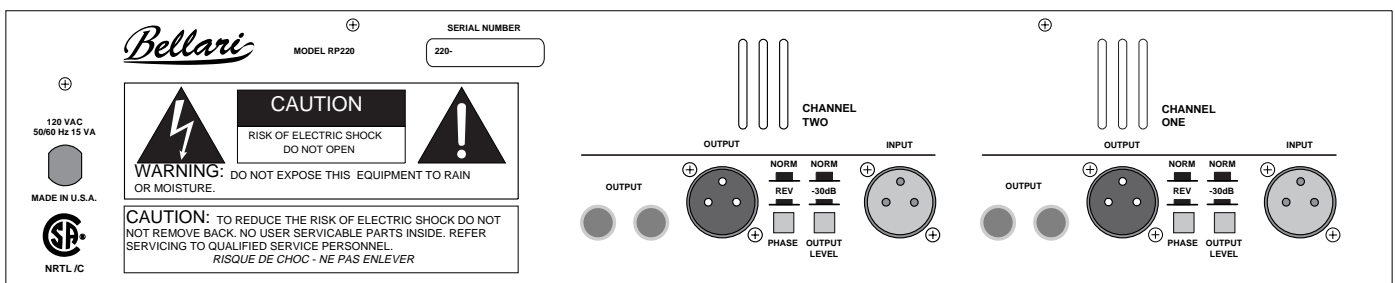

Bellari

RP220 Dual Tube Mic Preamp

The RP220 provides clear sonic quality and performance for the working musician, studio operator or anyone who needs a preamp with the warm, smooth, analog sound. Each channel utilizes one premium 7025 tube in a unique configuration to give smooth controllable gain through transformer balanced inputs. The unit has both XLR and 1/4" inputs and outputs with a 30 dB Pad and a Phase Reversal switches to adapt to any performing or studio situation.

SPECIFICATIONS

Frequency Response:	20Hz - 40kHz, +/- 3dB Mic/Line 5Hz - 40kHz inst.
Input Impedance:	600 Ω balanced XLR 1M Ω Instrument
THD:	0.1% typical
S/N Ratio:	>107 dB
Max Gain:	48 dB Inst. or Line, 70 dB Low Z
Indicators:	5 segment output level Power status LED
Input/Output jacks:	XLR balanced and 1/4"
Dimensions:	3.5" x 6" x 19" (89mm x 162mm x 482mm)
Power:	120 VAC (230 VAC) 15 VA
Weight:	7.5 lbs (3.5 kg)